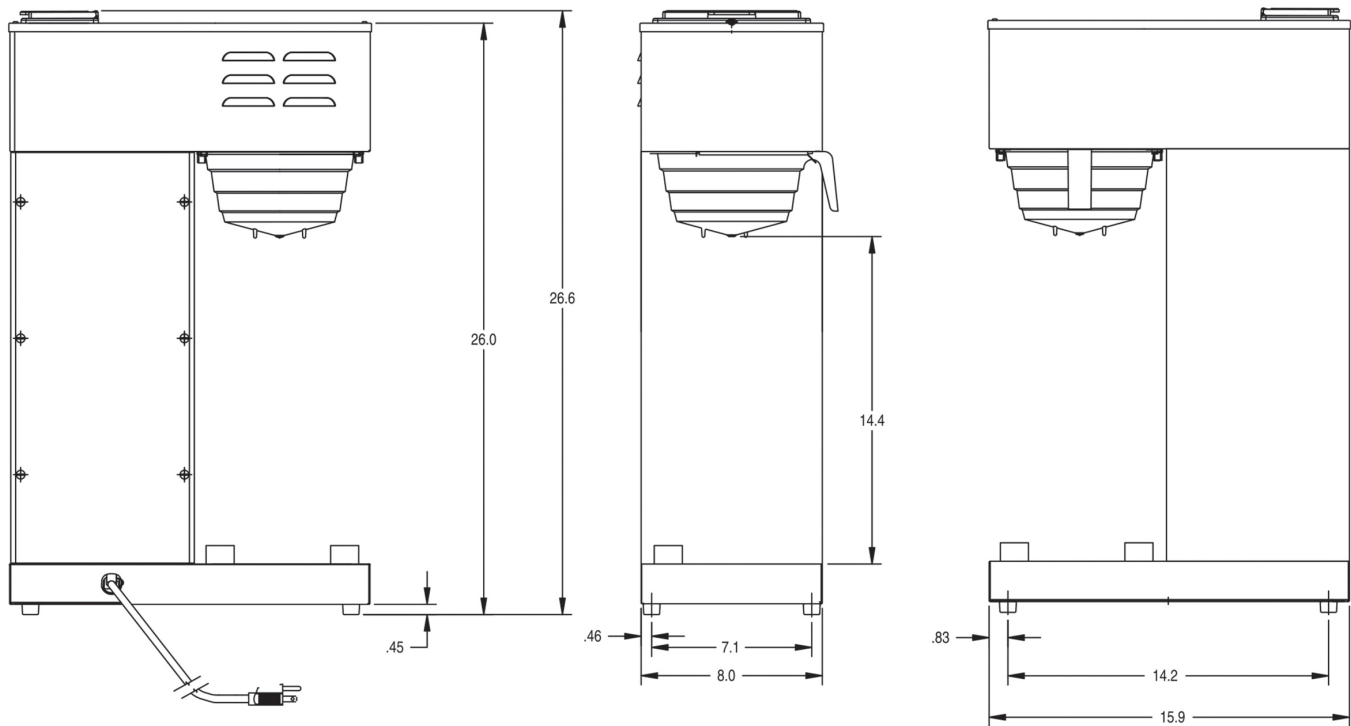

Created on:
04/21/2016

Unit			Shipping					
	Width	Height	Depth	Width	Height	Depth	Weight	Volume
English	15.9 in.	26.6 in.	8.0 in.	-	-	-	22.200 lbs	3.700 ft ³
Metric	40.4 cm	67.6 cm	20.3 cm	-	-	-	10.070 kgs	0.105 m ³